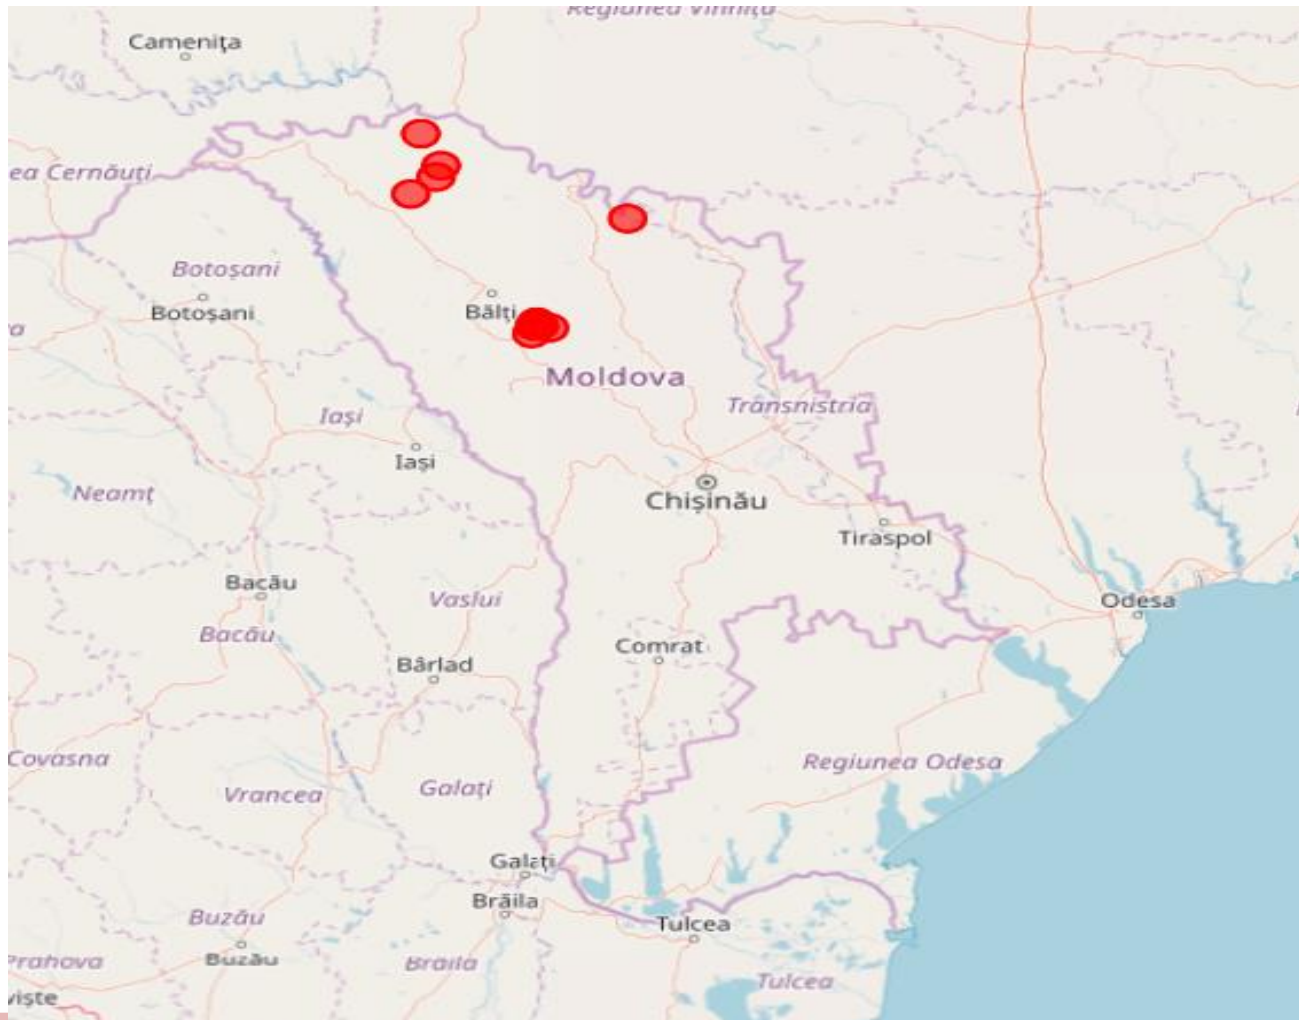

Outbreaks in domestic pigs – country map

Period considered (01.09.2023 – 31.08.2024)

Standing Group of Experts on ASF in Europe under the GF-TADs umbrella