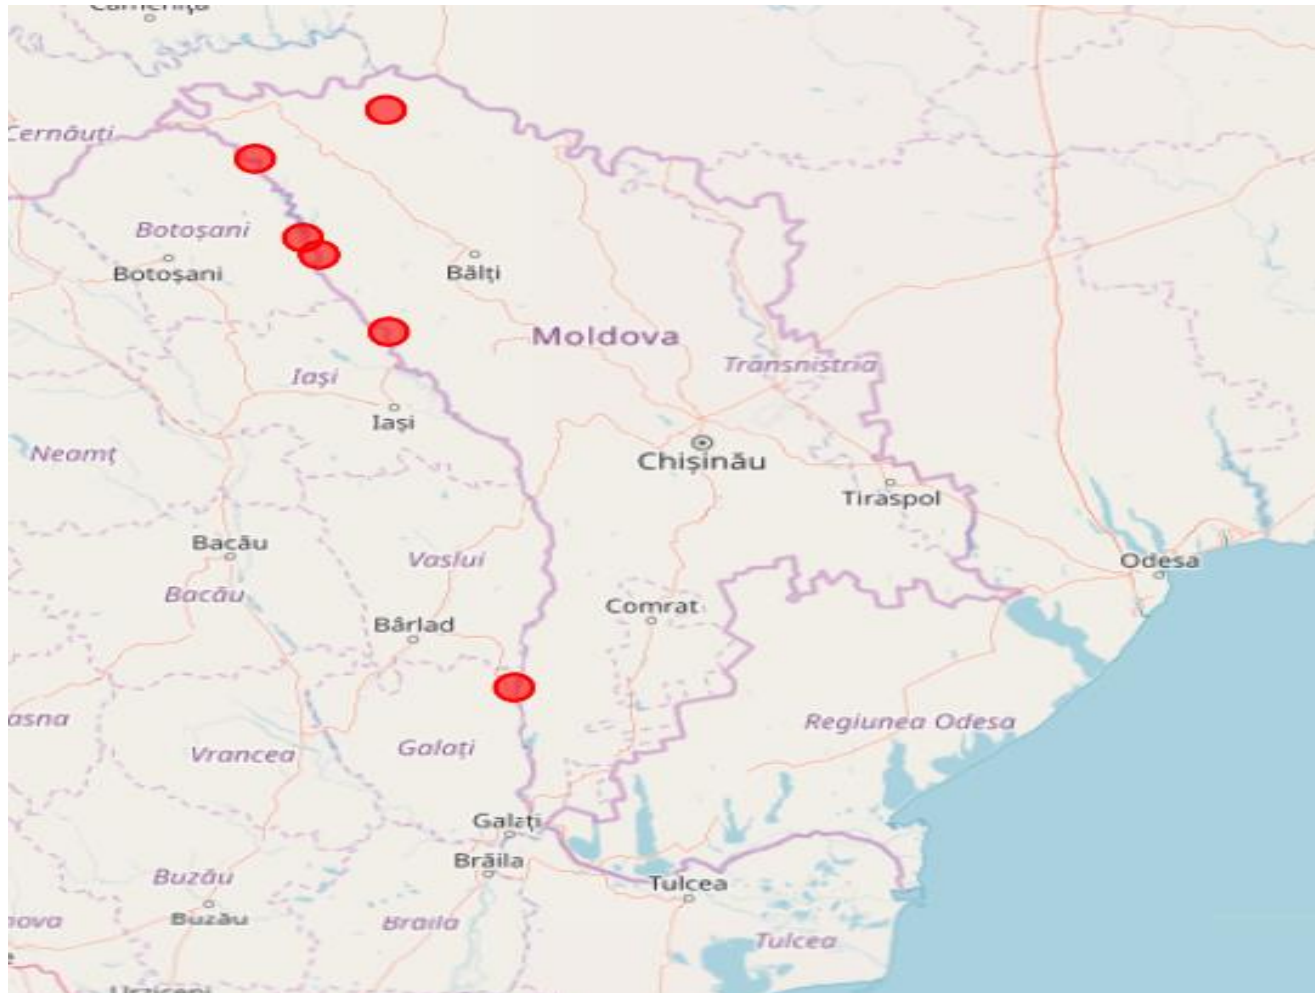

In the zones of the country already considered affected at the beginning of the period

Wild boar found dead

Period considered (<i>for the year before 31 August 2024</i>)	N° wild boar found dead	% PCR positive	% seropositive
01.09.2023 – 31.08.2024	0	0	-

Wild boar hunted

Period considered (<i>for the year before 31 August 2024</i>)	N° wild boar hunted	% PCR positive	% seropositive
01.09.2023 – 31.08.2024	0	0	-

Cases in wild boar – country map

Period considered (01.09.2023 – 31.08.2024)