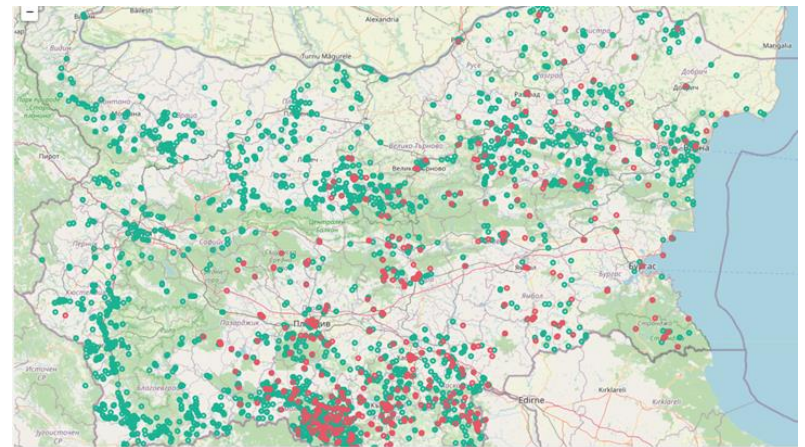

## Wild boar found dead

Period considered ( <i>for the year before 31 August 2024</i> )	N° wild boar found dead	% PCR positive	% seropositive
01.09.2023 to 31.08.2024	40	12,5	5

# Cases in wild boar – country map

Period considered (*ideally 1st September 2023 – 31st August 2024*)