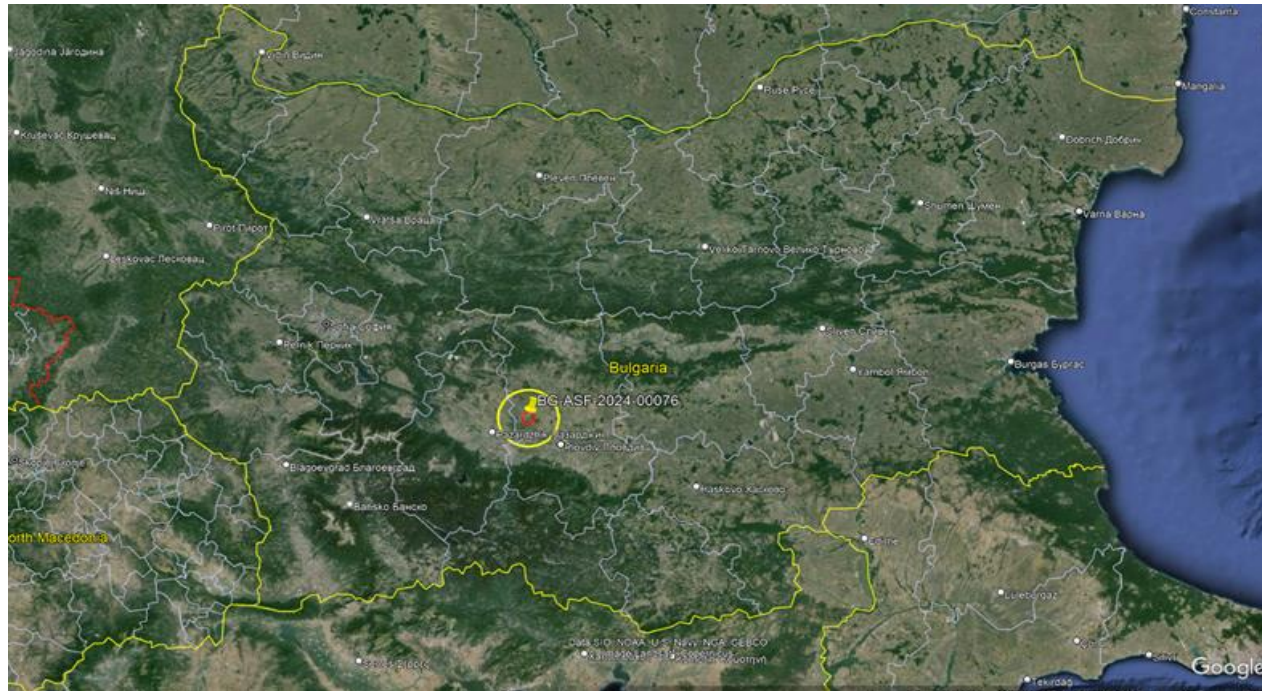

Outbreaks in domestic pigs – country map

Period considered (*ideally 1st September 2023 – 31st August 2024*)

Standing Group of Experts on ASF in Europe under the GF-TADs umbrella