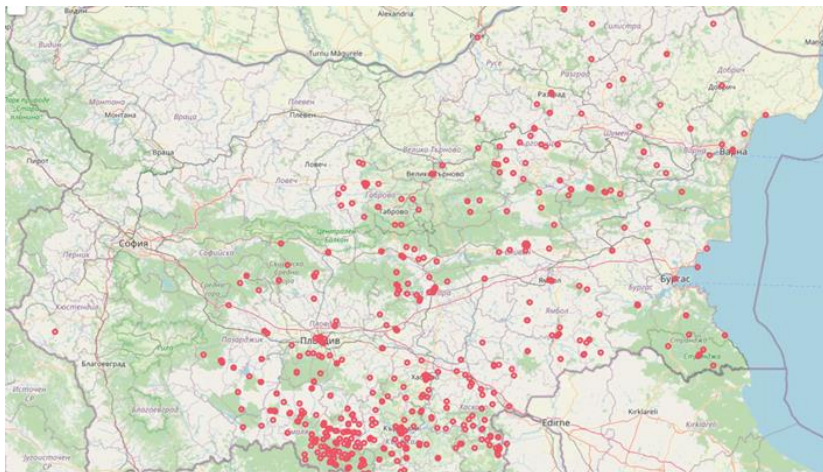

## Wild boar found dead

Period considered ( <i>for the year before 31 August 2024</i> )	N° wild boar found dead	% PCR positive	% seropositive
01.09.2023 to 31.08.2024	40	12,5	5

# Cases in wild boar – country map

Period considered (*ideally 1st September 2023 – 31st August 2024*)