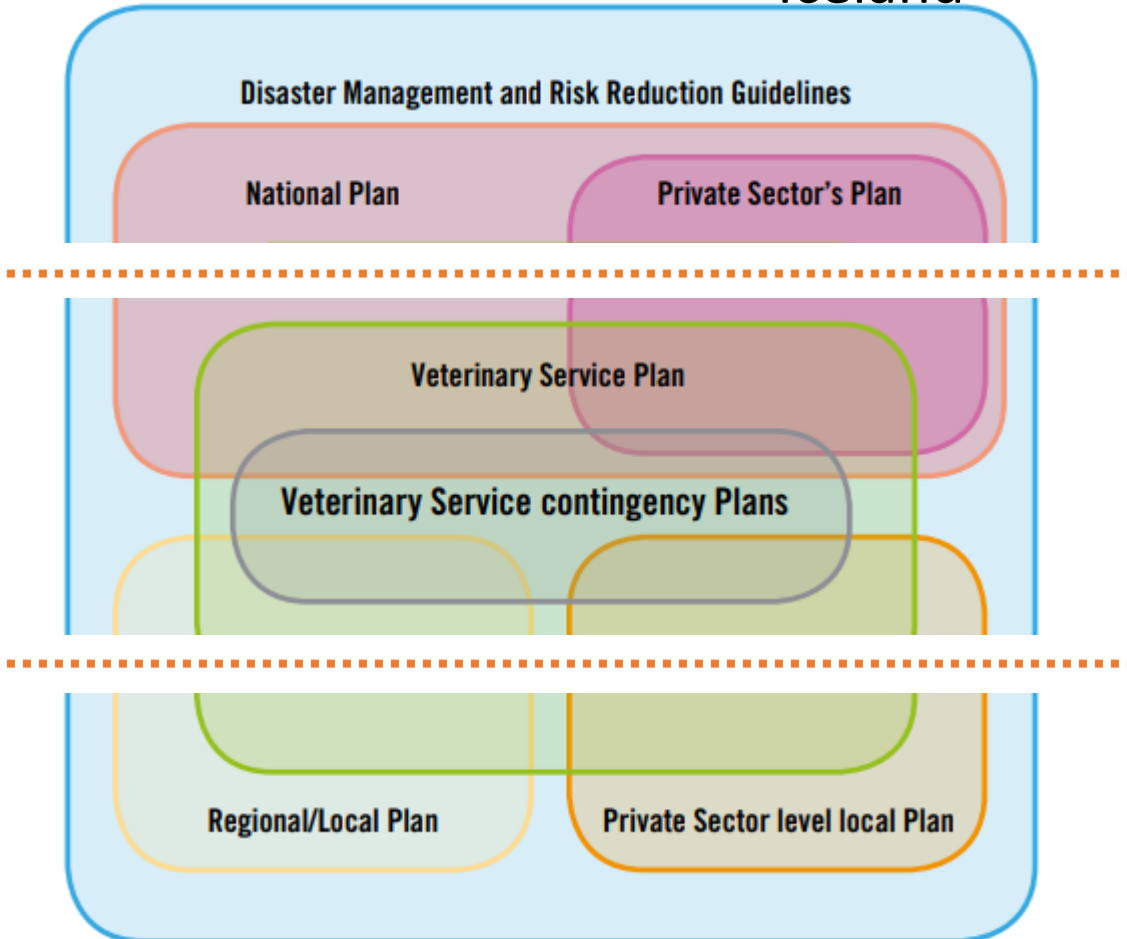

## Success

- Efficient early warning system
- Very large and well operating volunteer search and rescue organisation
- Regular information meetings with representatives from the main stakeholders, including the Veterinary Authority
- Supportive people who take initiative and think in solutions

# WOAH Guidelines on disaster management (2016)

## Iceland

Figure 2. Relationship of Multi-Sectoral Disaster Management and Risk Reduction Plans and Guidelines

## Where we want to be

Figure 2. Relationship of Multi-Sectoral Disaster Management and Risk Reduction Plans and Guidelines