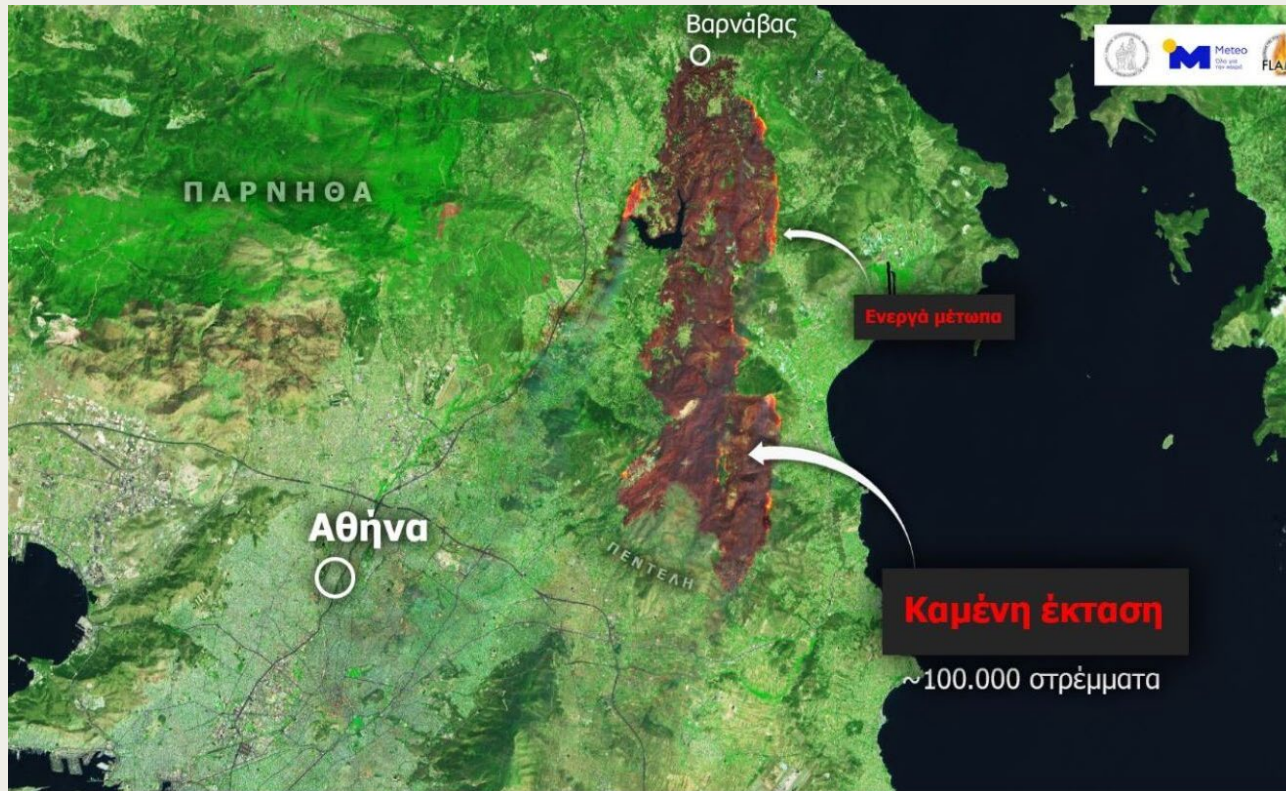

World
Organisation
for Animal
Health
Founded as OIE

Organisation
mondiale
de la santé
animale
Fondée en tant qu'OIE

Organización
Mundial
de Sanidad
Animal
Fundada como OIE

MEGA FIRE IN ATTICA REGION

Lasted for 3 days (11- 13 August 2024) and reached the northern suburbs of Athens – inhabited urban area