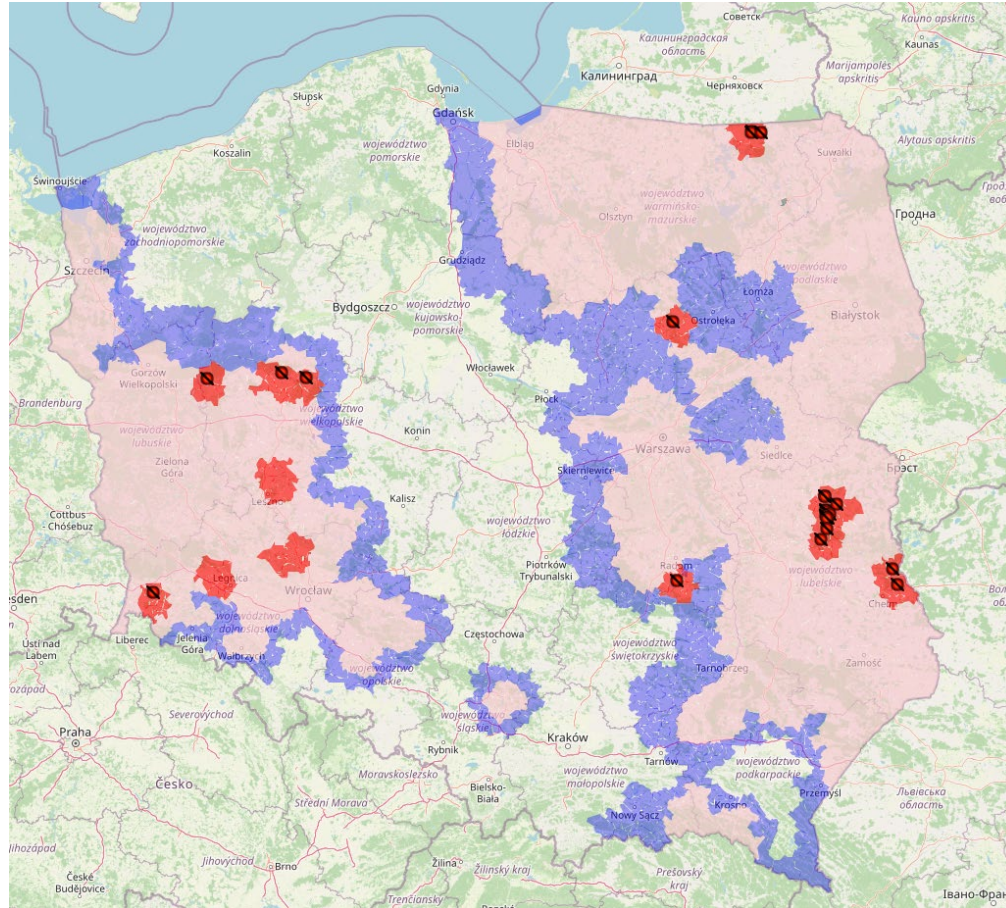

# Cases in wild boar – country map

Period considered (1st September 2022 – 31st August 2023): **2895**

Standing Group of Experts on ASF in Europe under the GF-TADs umbrella

# Domestic pigs surveillance

**In the zones of the country considered free until at least the beginning of the period**

Period considered <i>(1st september 2022 – 31st August 2023)</i>	N° suspicions Commercial farms / backyards	N° confirmed outbreaks Commercial farms / backyards
Poland	.....8..... / .....1.....	.....2... / .....0.....

**In the zones of the country already considered affected at the beginning of the period**

Period considered <i>(1st september 2022 – 31st August 2023)</i>	N° suspicions Commercial farms / backyards	N° confirmed outbreaks Commercial farms / backyards
Poland	.....22... / .....9.....	.....16..... / .....4.....

# Outbreaks in domestic pigs – country map

Period considered (*ideally 1st September 2022 – 31st August 2023*)

**Standing Group of Experts on ASF in Europe** under the GF-TADs umbrella