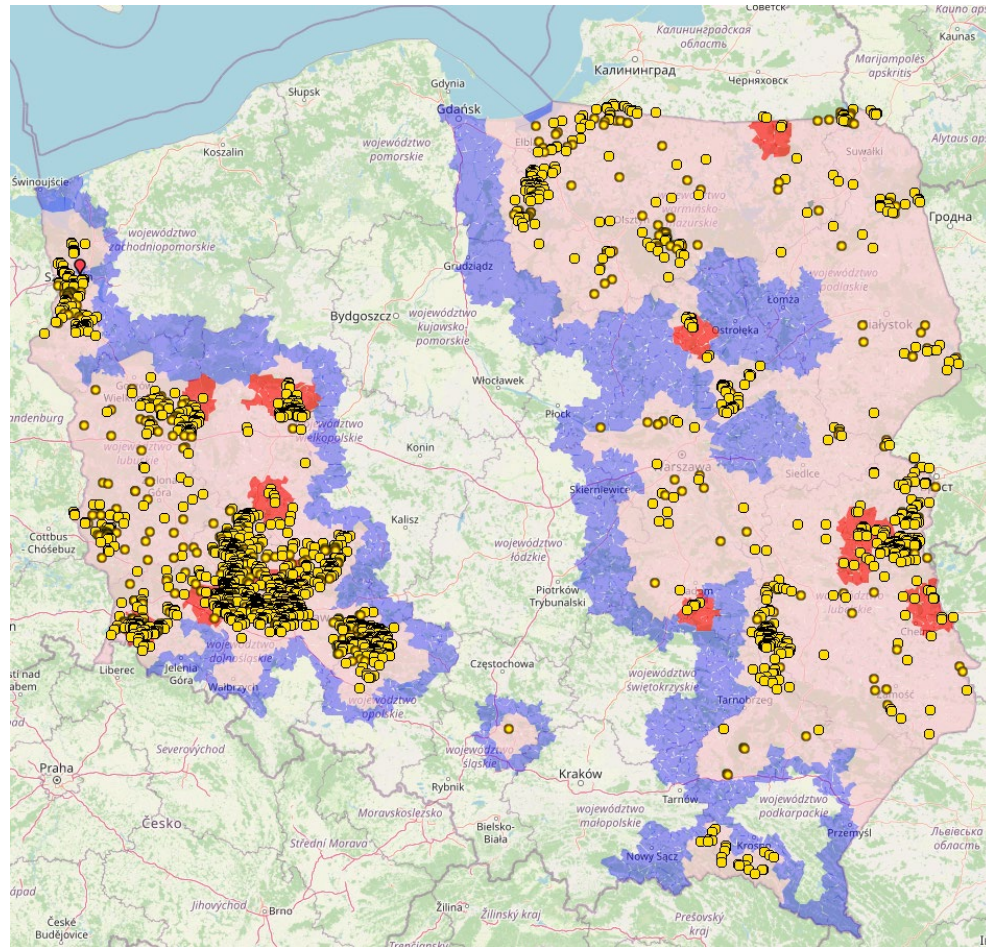

## Wild boar hunted

Period considered ( <i>September 2022 – July 2023</i> )	N° wild boar hunted	% PCR positive	% seropositive
Poland	47 772	0,03	0,01

**In the zones of the country already considered affected at the beginning of the period**

## Wild boar found dead

Period considered ( <i>September 2022 – July 2023</i> )	N° wild boar found dead	% PCR positive	% seropositive
Poland	6010	49,70	0,03

## Wild boar hunted

Period considered ( <i>September 2022 – July 2023</i> )	N° wild boar hunted	% PCR positive	% seropositive
Poland	72 858	0,68	1,07

# Cases in wild boar – country map

Period considered (1st September 2022 – 31st August 2023): **2895**

Standing Group of Experts on ASF in Europe under the GF-TADs umbrella