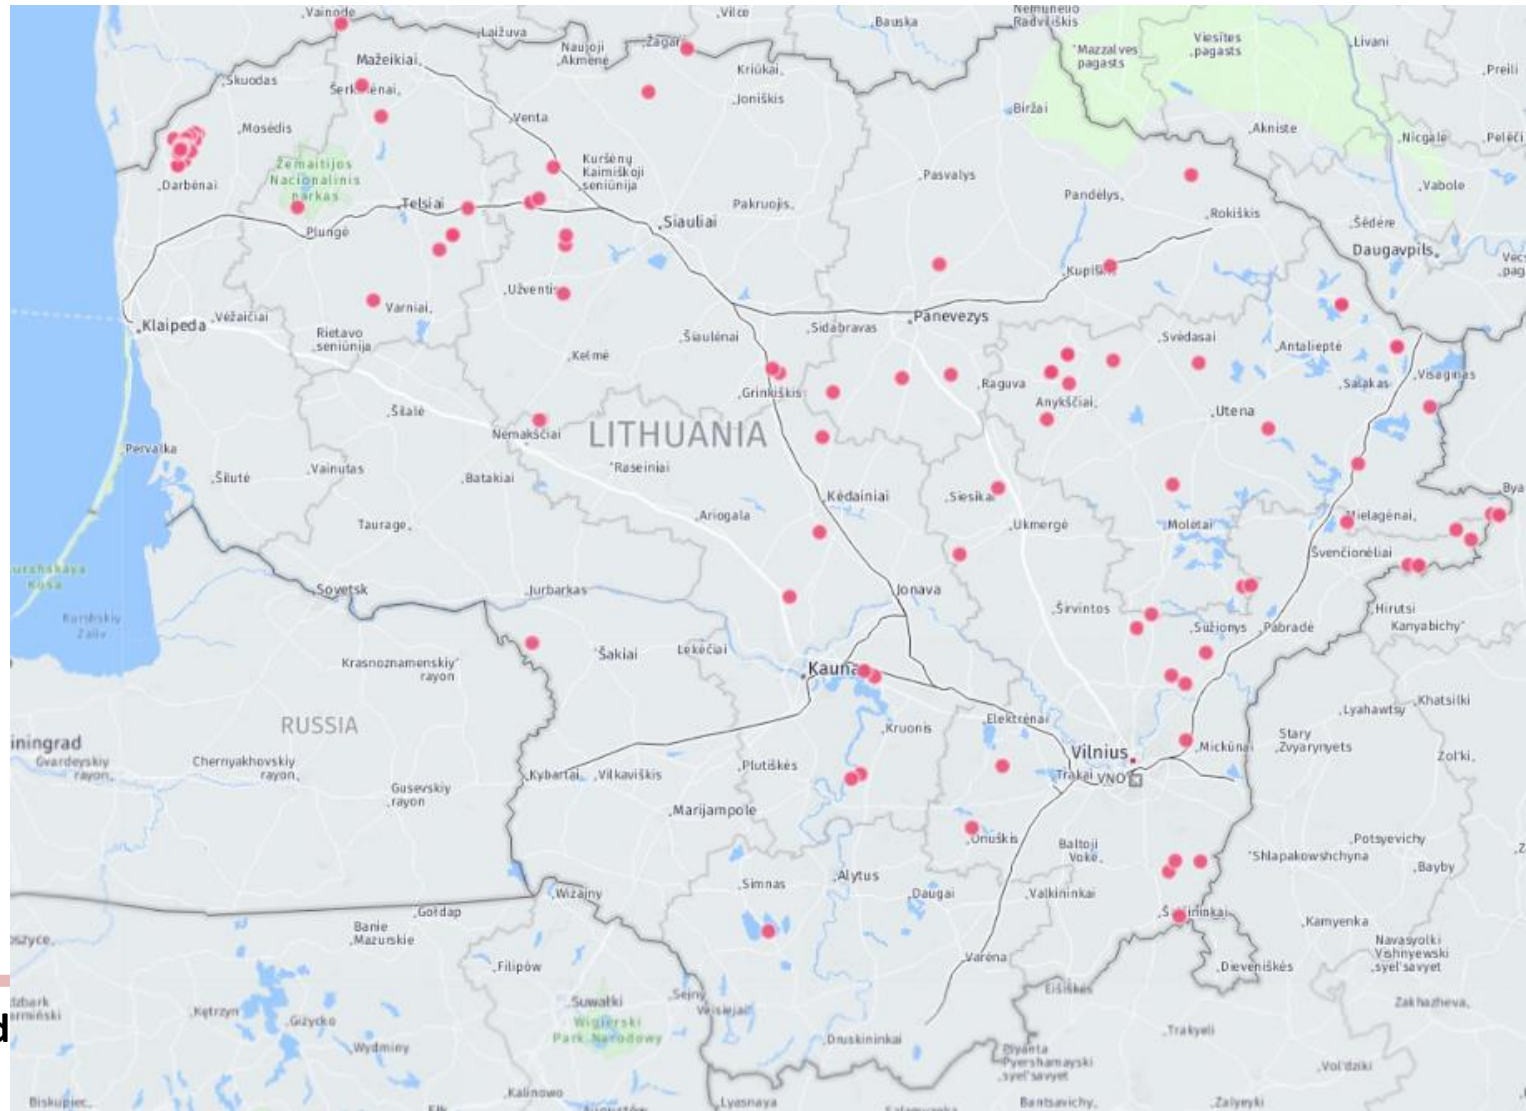

In the zones of the country already considered affected at the beginning of the period

Wild boar found dead

Period considered (<i>ideally 5 June 2021 to 16 November 2021</i>)	N° wild boar found dead	% PCR positive	% seropositive
	149	81	0

Wild boar hunted

Period considered (<i>ideally 5 June 2021 to 16 November 2021</i>)	N° wild boar hunted	% PCR positive	% seropositive
	7158	0,21	0,72

Cases in wild boar – country map

Period considered (*ideally 5 June 2021 to 16 November 2021*):

127 places, where
200 positive to
ASF wild boars
were found (129
dead and 71
hunted).

Domestic pigs surveillance

In the zones of the country considered free until at least the beginning of the period

Period considered (5 June 2021 to 16 November 2021)	N° suspicions Commercial farms / backyards	N° confirmed outbreaks Commercial farms / backyards
	0	0