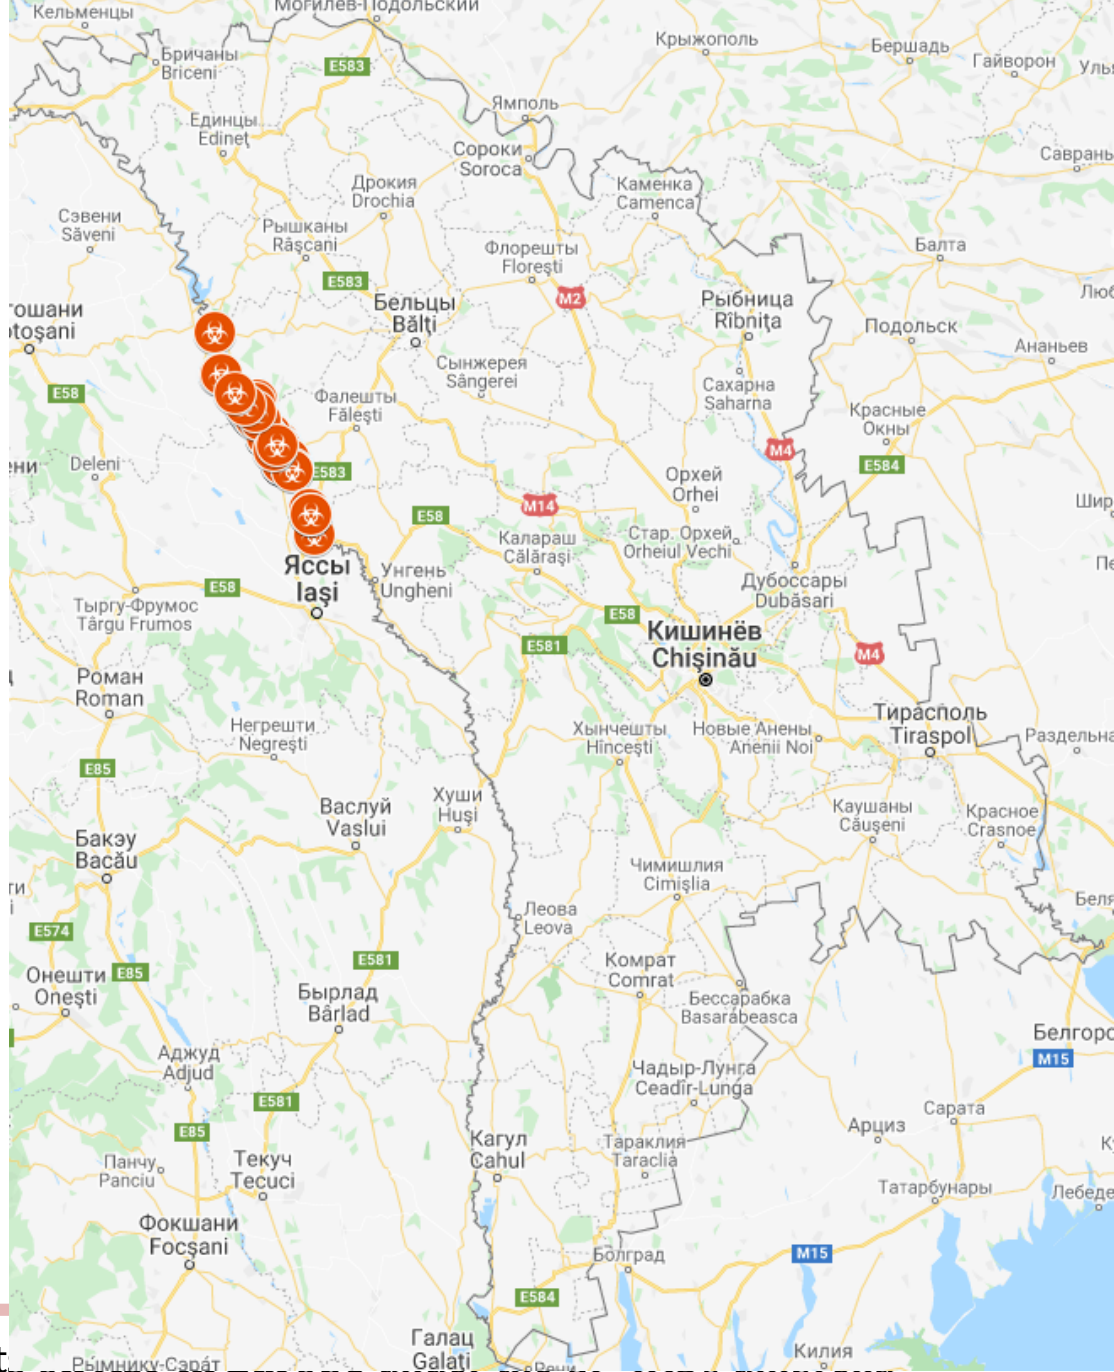

## Wild boar hunted

Period considered ( <i>ideally 10 September to 05 May 2020</i> )	N° wild boar hunted	% PCR positive	% seropositive
2019	80	0	

**In the zones of the country already considered affected at the beginning of the period**

# Cases in wild boar – country map