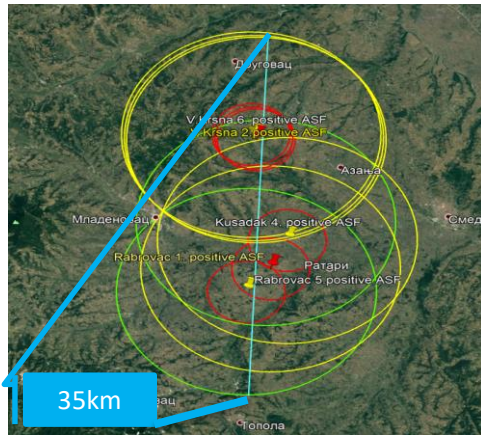

Outbreaks in domestic pigs – country map

Period considered (ideally 29 May to 10 September): .....

Standing Group of Experts on ASF in Europe under the GF-TADs umbrella