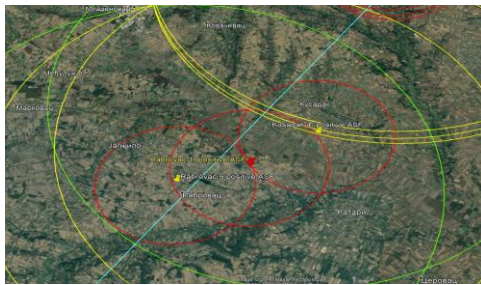

Outbreaks in domestic pigs – country map

Period considered (ideally 29 May to 10 September): .....

Standing Group of Experts on ASF in Europe under the GF-TADs umbrella