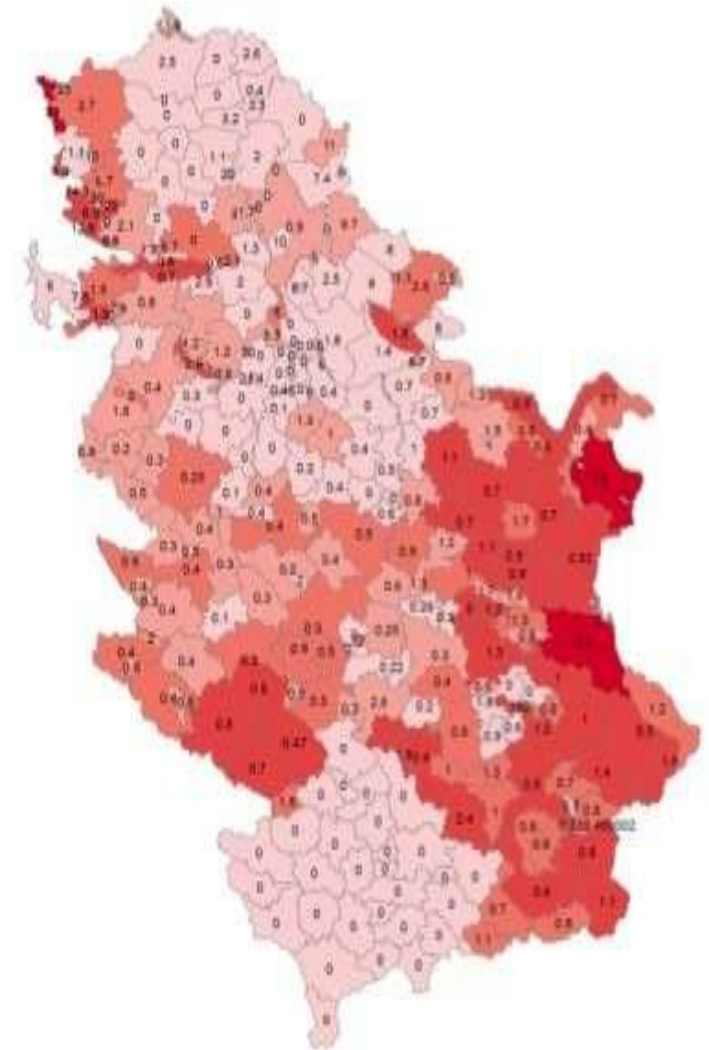

In the zones of the country already considered affected at the beginning of the period

Wild boar found dead

Period considered (<i>ideally 29 May to 10 September</i>)	N° wild boar found dead	% PCR positive	% seropositive
29.May – 02. September 2019	1	0	0

Wild boar hunted

Period considered (<i>ideally 29 May to 10 September</i>)	N° wild boar hunted	% PCR positive	% seropositive
29.May – 02. September 2019	3	0	0

Cases in wild boar – country map

Period considered
(ideally 29 May to 10 September):

NO WILD BOARS INFECTED

**Wild boar Population
-density map-
app. 30.000 wild boars**

Domestic pigs surveillance

In the zones of the country considered free until at least the beginning of the period

Period considered (<i>ideally 29 May to 10 September</i>)	N° suspicions Commercial farms / backyards	N° confirmed outbreaks Commercial farms / backyards
29.May – 02. September 2019	3 / 10	0 / 0