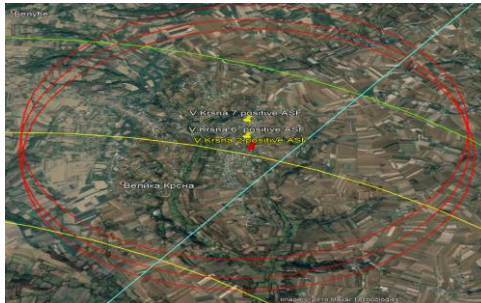

Outbreaks in domestic pigs – country map

Period considered (ideally 29 May to 10 September): .....

Standing Group of Experts on ASF in Europe under the GF-TADs umbrella