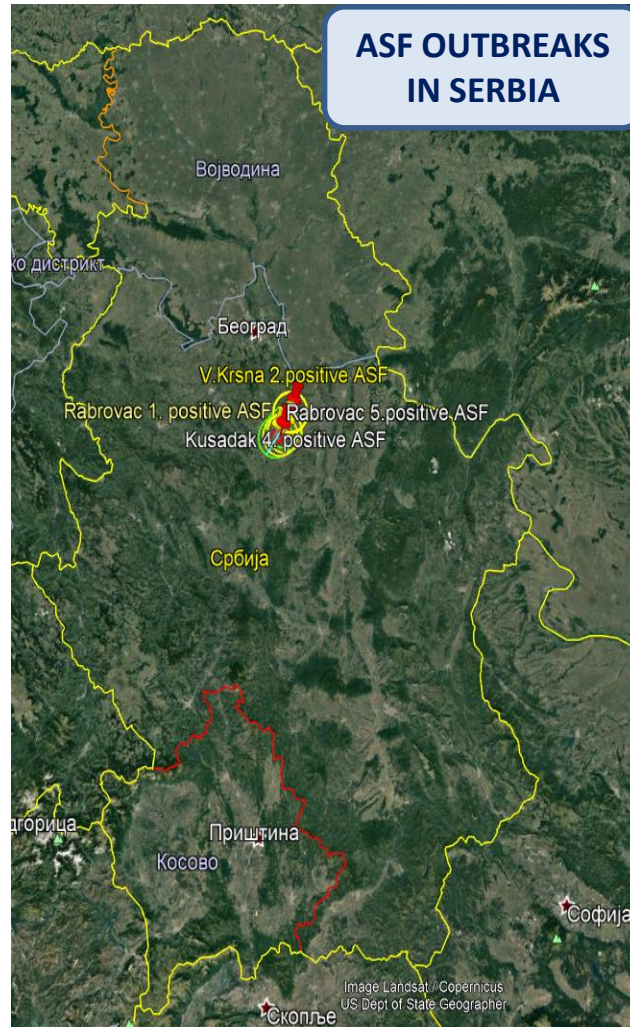

Outbreaks in domestic pigs – country map

Period considered (ideally 29 May to 10 September): .....

Standing Group of Experts on ASF in Europe under the GF-TADs umbrella